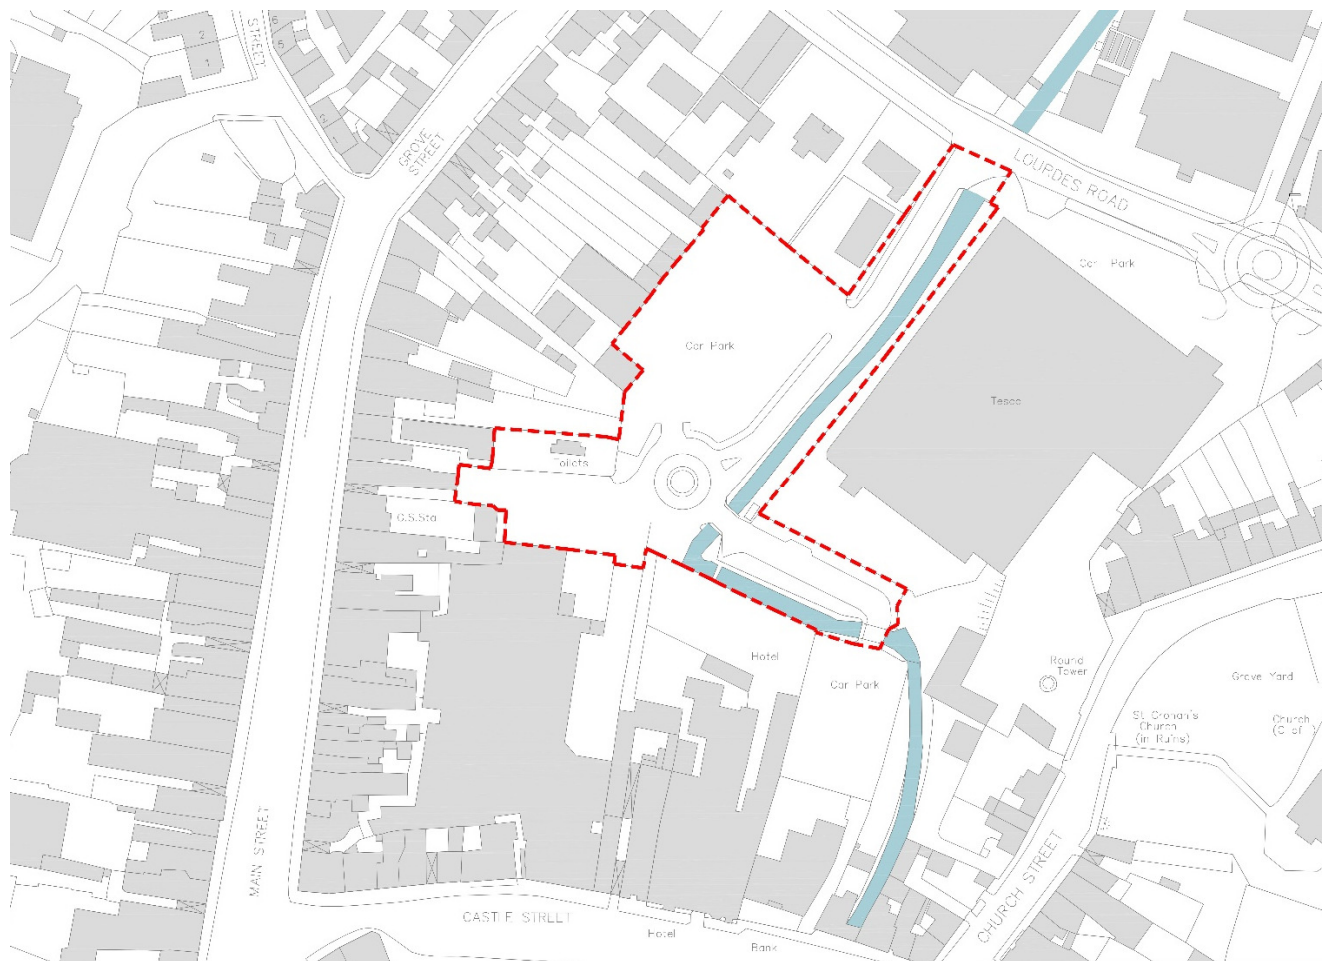

# The Plaza, Roscrea

## Public Consultation

Tipperary County Council invite you to a Public Consultation to review potential design options for the enhancement of the Plaza Area (adjacent to Tesco, shown on map below) in Roscrea, to be held in the **Regional Training Centre**, starting at **7pm on Wednesday 5<sup>th</sup> December 2018**.

*Approximate Project Extents*

Your views on the emerging proposals are sought by the County Council to ensure that the full potential of this important area is fully realised for the benefit of the whole local community of Roscrea.