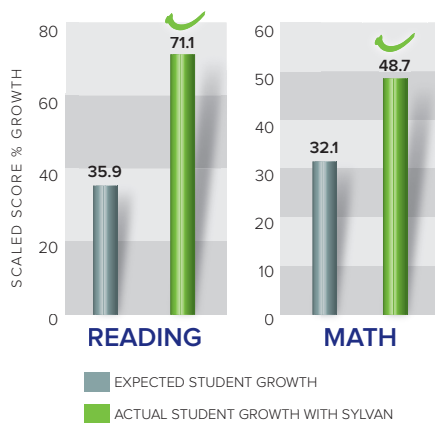

Sylvan students achieve **up to two times more growth*** in their math and reading scores than their peers. Up to two times!

3. We engage kids at a deeper level.

We believe that true learning — the kind that makes children smarter and more excited — requires a personal approach that truly engages kids in learning.