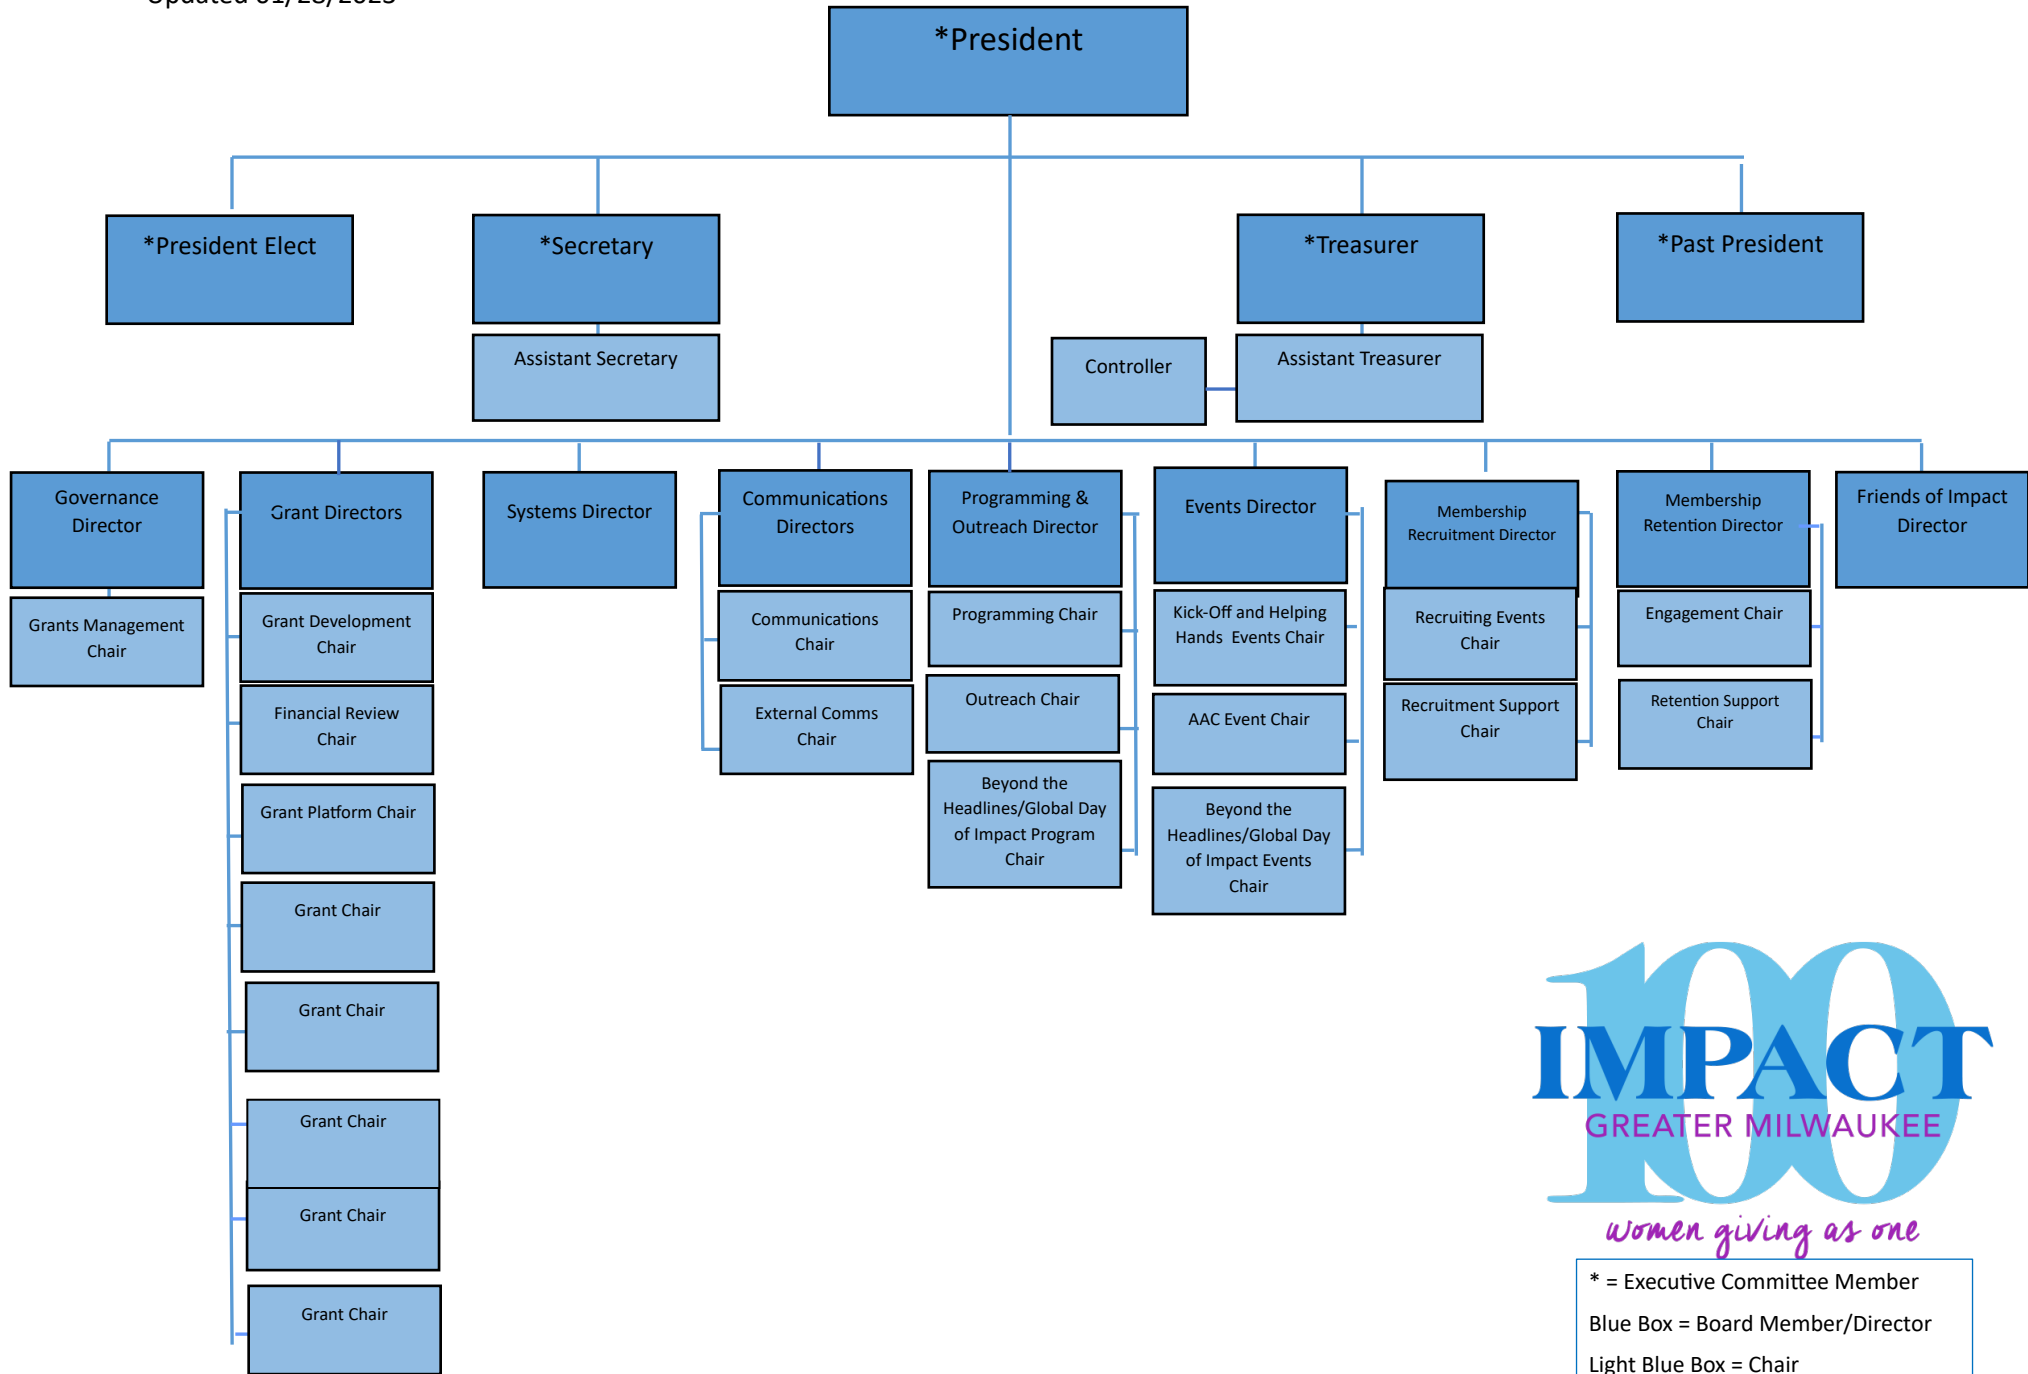

Impact100 Greater Milwaukee Leadership

2023-2024 template
Updated 01/28/2023

women giving as one

* = Executive Committee Member
 Blue Box = Board Member/Director
 Light Blue Box = Chair