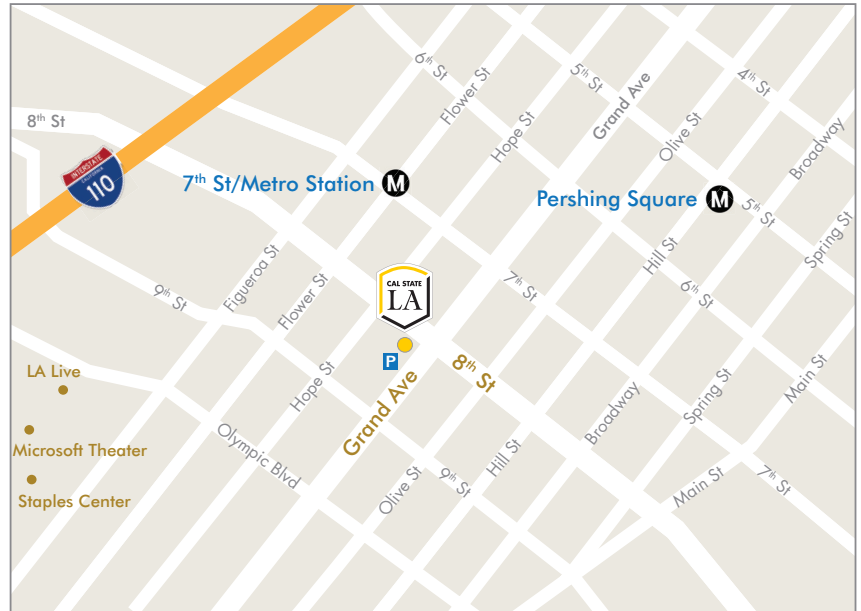

## DOWNTOWN

801 SOUTH GRAND AVENUE  
6<sup>TH</sup> FLOOR  
LOS ANGELES, CA 90017  
323.343.DTLA (3852)

CALSTATELA.EDU/**DTLA**

**P** PARKING STRUCTURE  
Entrance on Grand Avenue.

**\*After parking, take the structure elevator down to the street level. Then walk past Big Wang's restaurant and enter the lobby of the 801 S. Grand Ave. building. Take the lobby elevator to the 6th floor. If the security guard asks, just let him/her know you are attending a meeting Cal State LA. You do not need to sign in.**

### FROM WEST L.A. & SANTA MONICA:

Take I-10 East. Toward Los Angeles  
Merge onto I-110 North.  
Use 6<sup>th</sup> St./9<sup>th</sup> St. Exit toward Downtown/Convention Center/ Figueroa St.  
Keep Left to merge onto 6<sup>th</sup> St.  
Take 6<sup>th</sup> St. to Grand Avenue and Turn Right onto Grand Avenue

### FROM HOLLYWOOD & SAN FERNANDO VALLEY:

Take US-101 South. Toward Los Angeles  
Merge onto I-110 South.  
Use 6<sup>th</sup> Street/Wilshire Blvd. Exit  
Stay to Left for 6<sup>th</sup> Street Ramp  
Take 6<sup>th</sup> St. to Grand Avenue and Turn Right onto Grand Avenue

### FROM LONG BEACH & ORANGE COUNTY:

Take I-405 North. Toward Los Angeles  
Merge onto I-110 North.  
Use 6<sup>th</sup> St./9<sup>th</sup> St. Exit toward Downtown/Convention Center/ Figueroa St.  
Keep Left to merge onto 6<sup>th</sup> St.  
Take 6<sup>th</sup> St. to Grand Avenue and Turn Right onto Grand Avenue