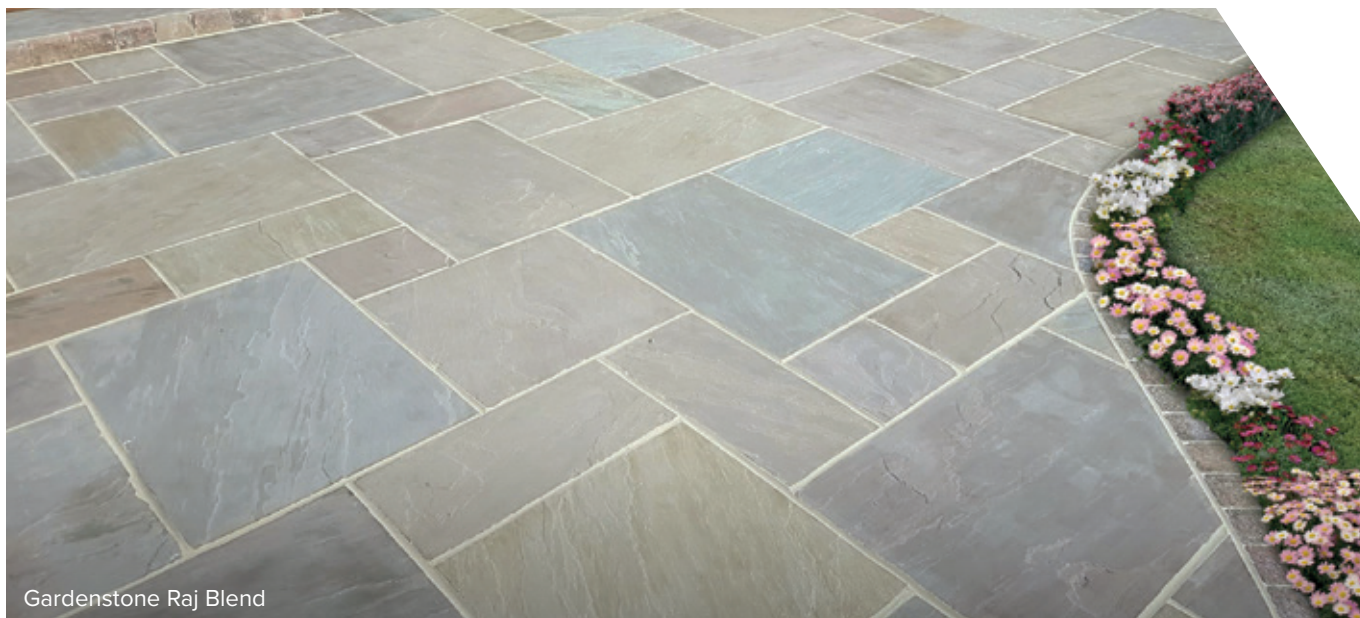

# Gardenstone Sandstone Paving

Gardenstone Raj Blend

Gardenstone Pure Grey

Gardenstone Sunset Buff

Single Size

**£10.20** EA

Project Pack

**£342** **£17.50 m<sup>2</sup>** 19.52 m<sup>2</sup> Per Pack