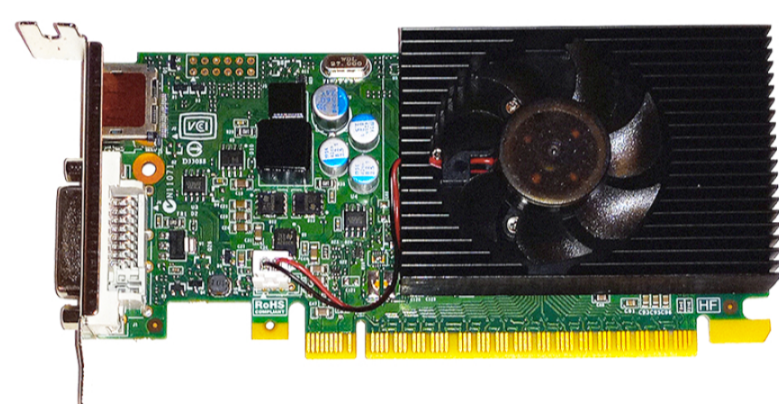

WMS Blade NXT-3.2 Graphics Card

ATI RADEON E4690
P/N 102-G0203-04 or 102-G0203-05

\$459.99

106223

Aristocrat GT630

GT630 Graphics Card
P/N 900-62012-0077-000

\$276.99

106210

Graphics Card
For Konami KP3 Podium

106225

\$289.99

EVGA-9500GT Graphics Card
For Aristocrat

106207

\$193.99

GT430 Graphics Card
For Aristocrat

106208