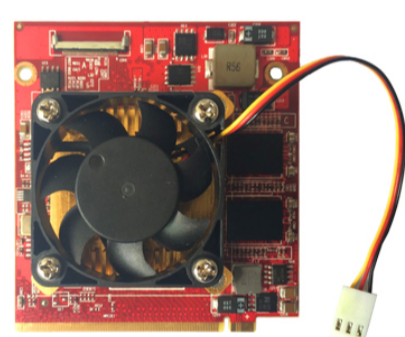

WMS Blade NXT-3.2 Graphics Card

ATI RADEON E4690
P/N 102-G0203-04 or 102-G0203-05

\$459.99

106223

Aristocrat GT630

GT630 Graphics Card
P/N 900-62012-0077-000

\$276.99

106210

Graphics Card
For Konami KP3 Podium

106225

\$289.99

EVGA-9500GT Graphics Card
For Aristocrat

106207

\$193.99

GT430 Graphics Card
For Aristocrat

106208