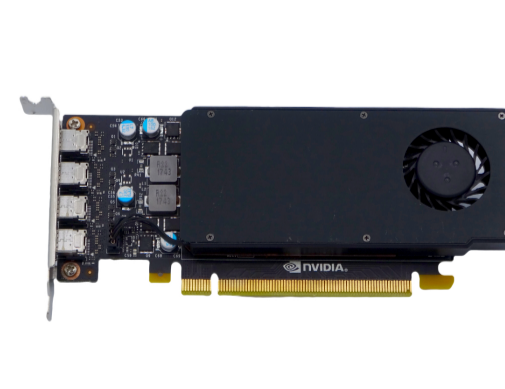

WMS Blade NXT-3.2 Graphics Card

ATI RADEON E4690
P/N 102-G0203-04 or 102-G0203-05

\$459.99

106223

Aristocrat GT630

GT630 Graphics Card
P/N 900-62012-0077-000

\$276.99

106210

Graphics Card
For Konami KP3 Podium

106225

\$289.99

EVGA-9500GT Graphics Card
For Aristocrat

106207

\$193.99

GT430 Graphics Card
For Aristocrat

106208

NVIDIA PG200 Graphics Card
For Aristocrat MX8

106229

\$415.99