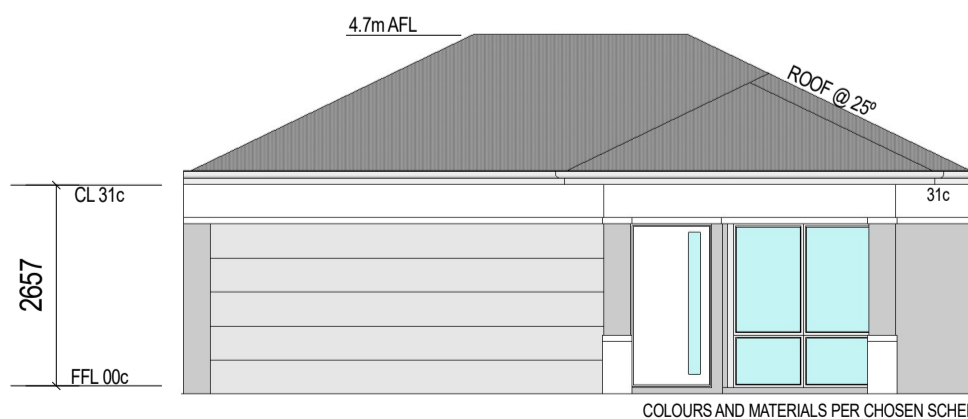

HOUSE	117.1m ²
GARAGE	37.8m ²
ALFRESCO	11.8m ²
VERANDAH	5.0m ²
TOTAL	171.7m ²
PERIMETER	65.7m

2520 7910

1560
4410
3530
8490
960 480

4550
4030
1980
7910
960

5520 3830 1080

THE GREEN
A FAIRWAY VILLAGE

The Harmony (1)