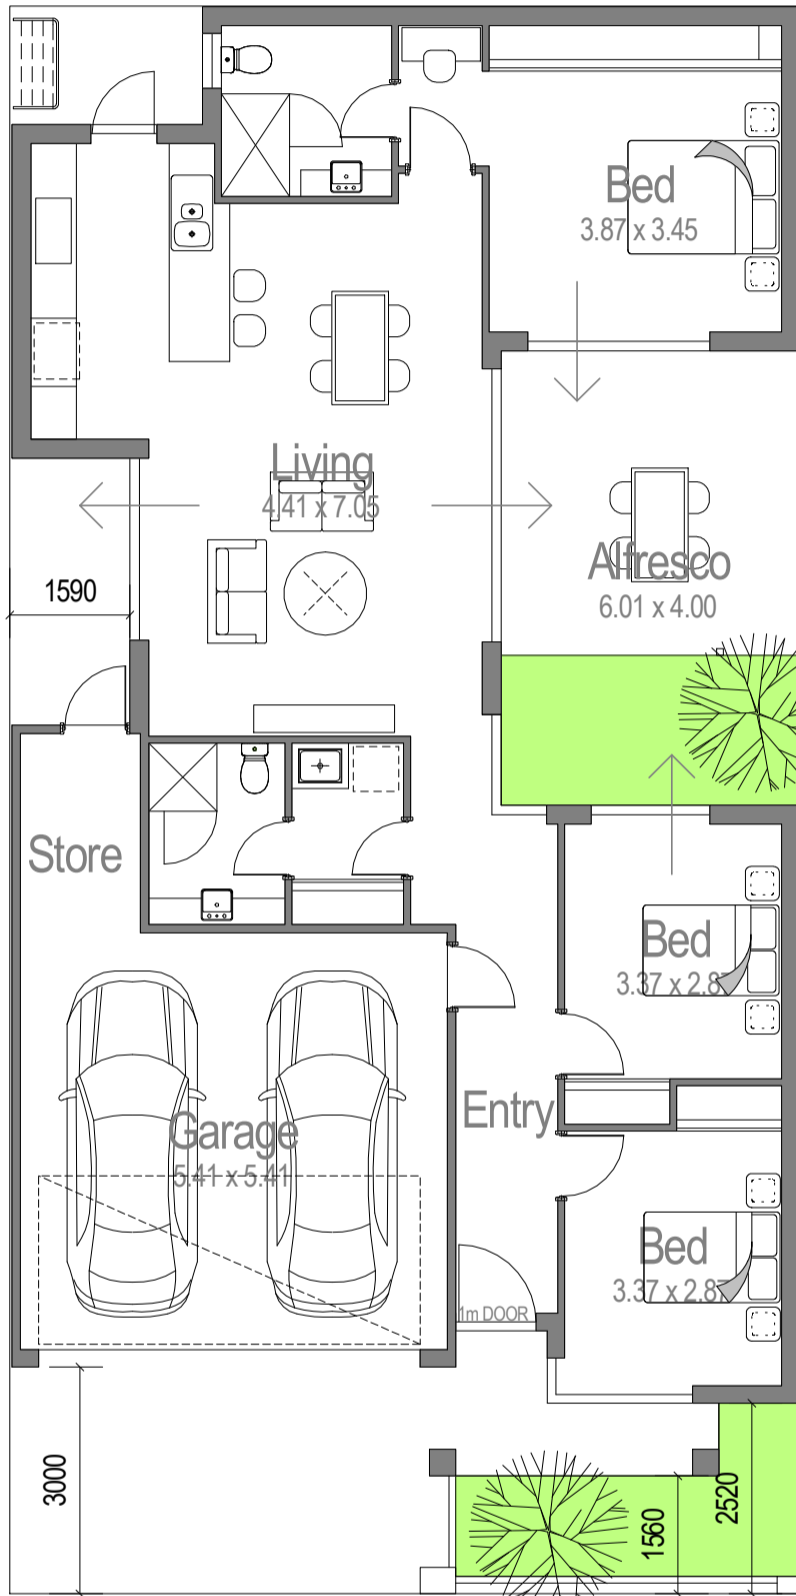

HOUSE	117.1m ²
GARAGE	37.8m ²
ALFRESCO	11.8m ²
VERANDAH	5.0m ²
TOTAL	171.7m ²
PERIMETER	65.7m

2520 7910

1560
4410
3530
8490
960 480

4550
4030
1980
7910
960

5520 3830 1080

THE GREEN
A FAIRWAY VILLAGE

The Harmony (1)