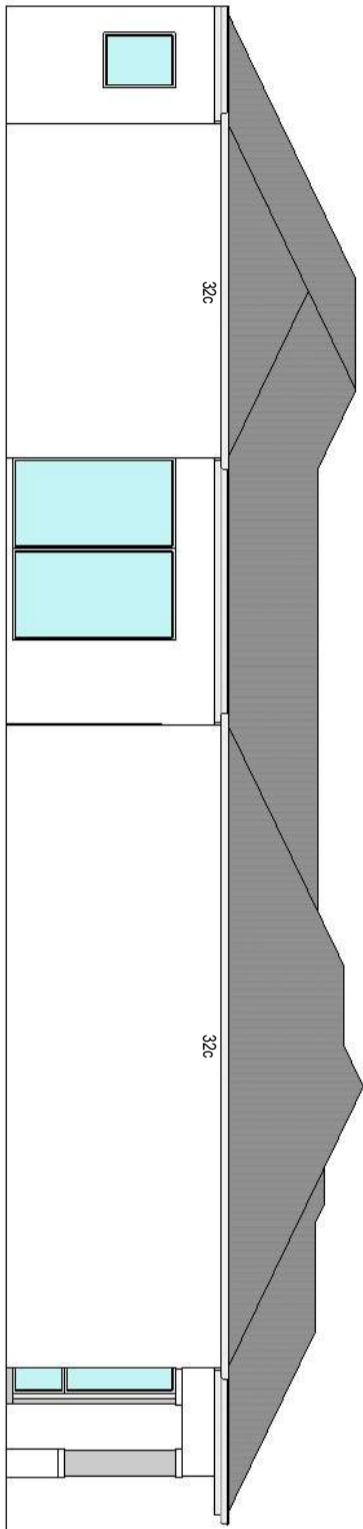

HOUSE	117.1m ²
GARAGE	37.8m ²
ALFRESCO	11.8m ²
VERANDAH	5.0m ²
TOTAL	171.7m ²
PERIMETER	65.7m

2520 7910

1560
4410
3530
8490
960 480

4550
4030
1980
7910
960

5520 3830 1080

THE GREEN
A FAIRWAY VILLAGE

The Harmony (1)