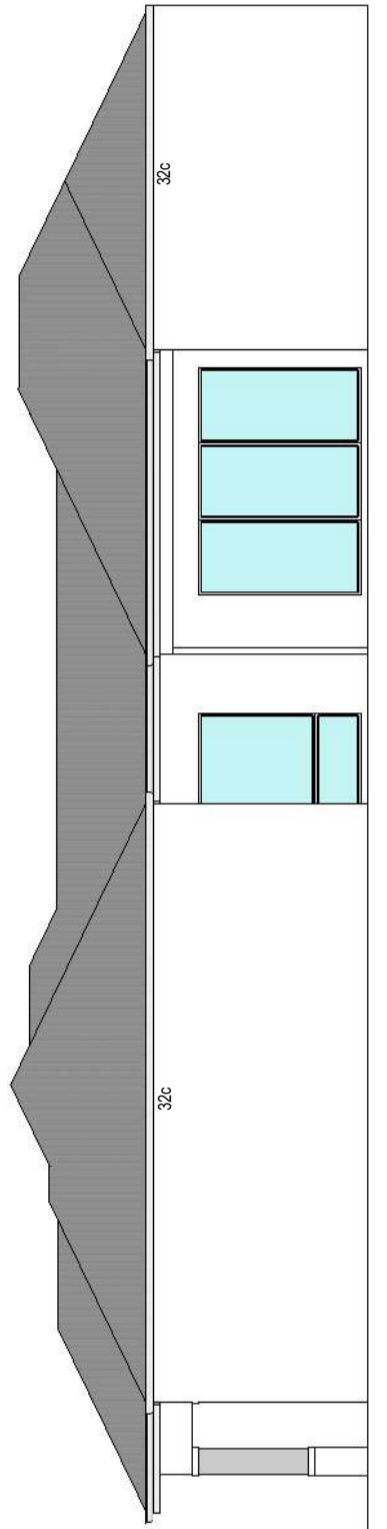

HOUSE	117.1m ²
GARAGE	37.8m ²
ALFRESCO	11.8m ²
VERANDAH	5.0m ²
TOTAL	171.7m ²
PERIMETER	65.7m

2520 7910

1560
4410
3530
8490
960 480

4550
4030
1980
7910
960

5520 3830 1080

THE GREEN
A FAIRWAY VILLAGE

The Harmony (1)